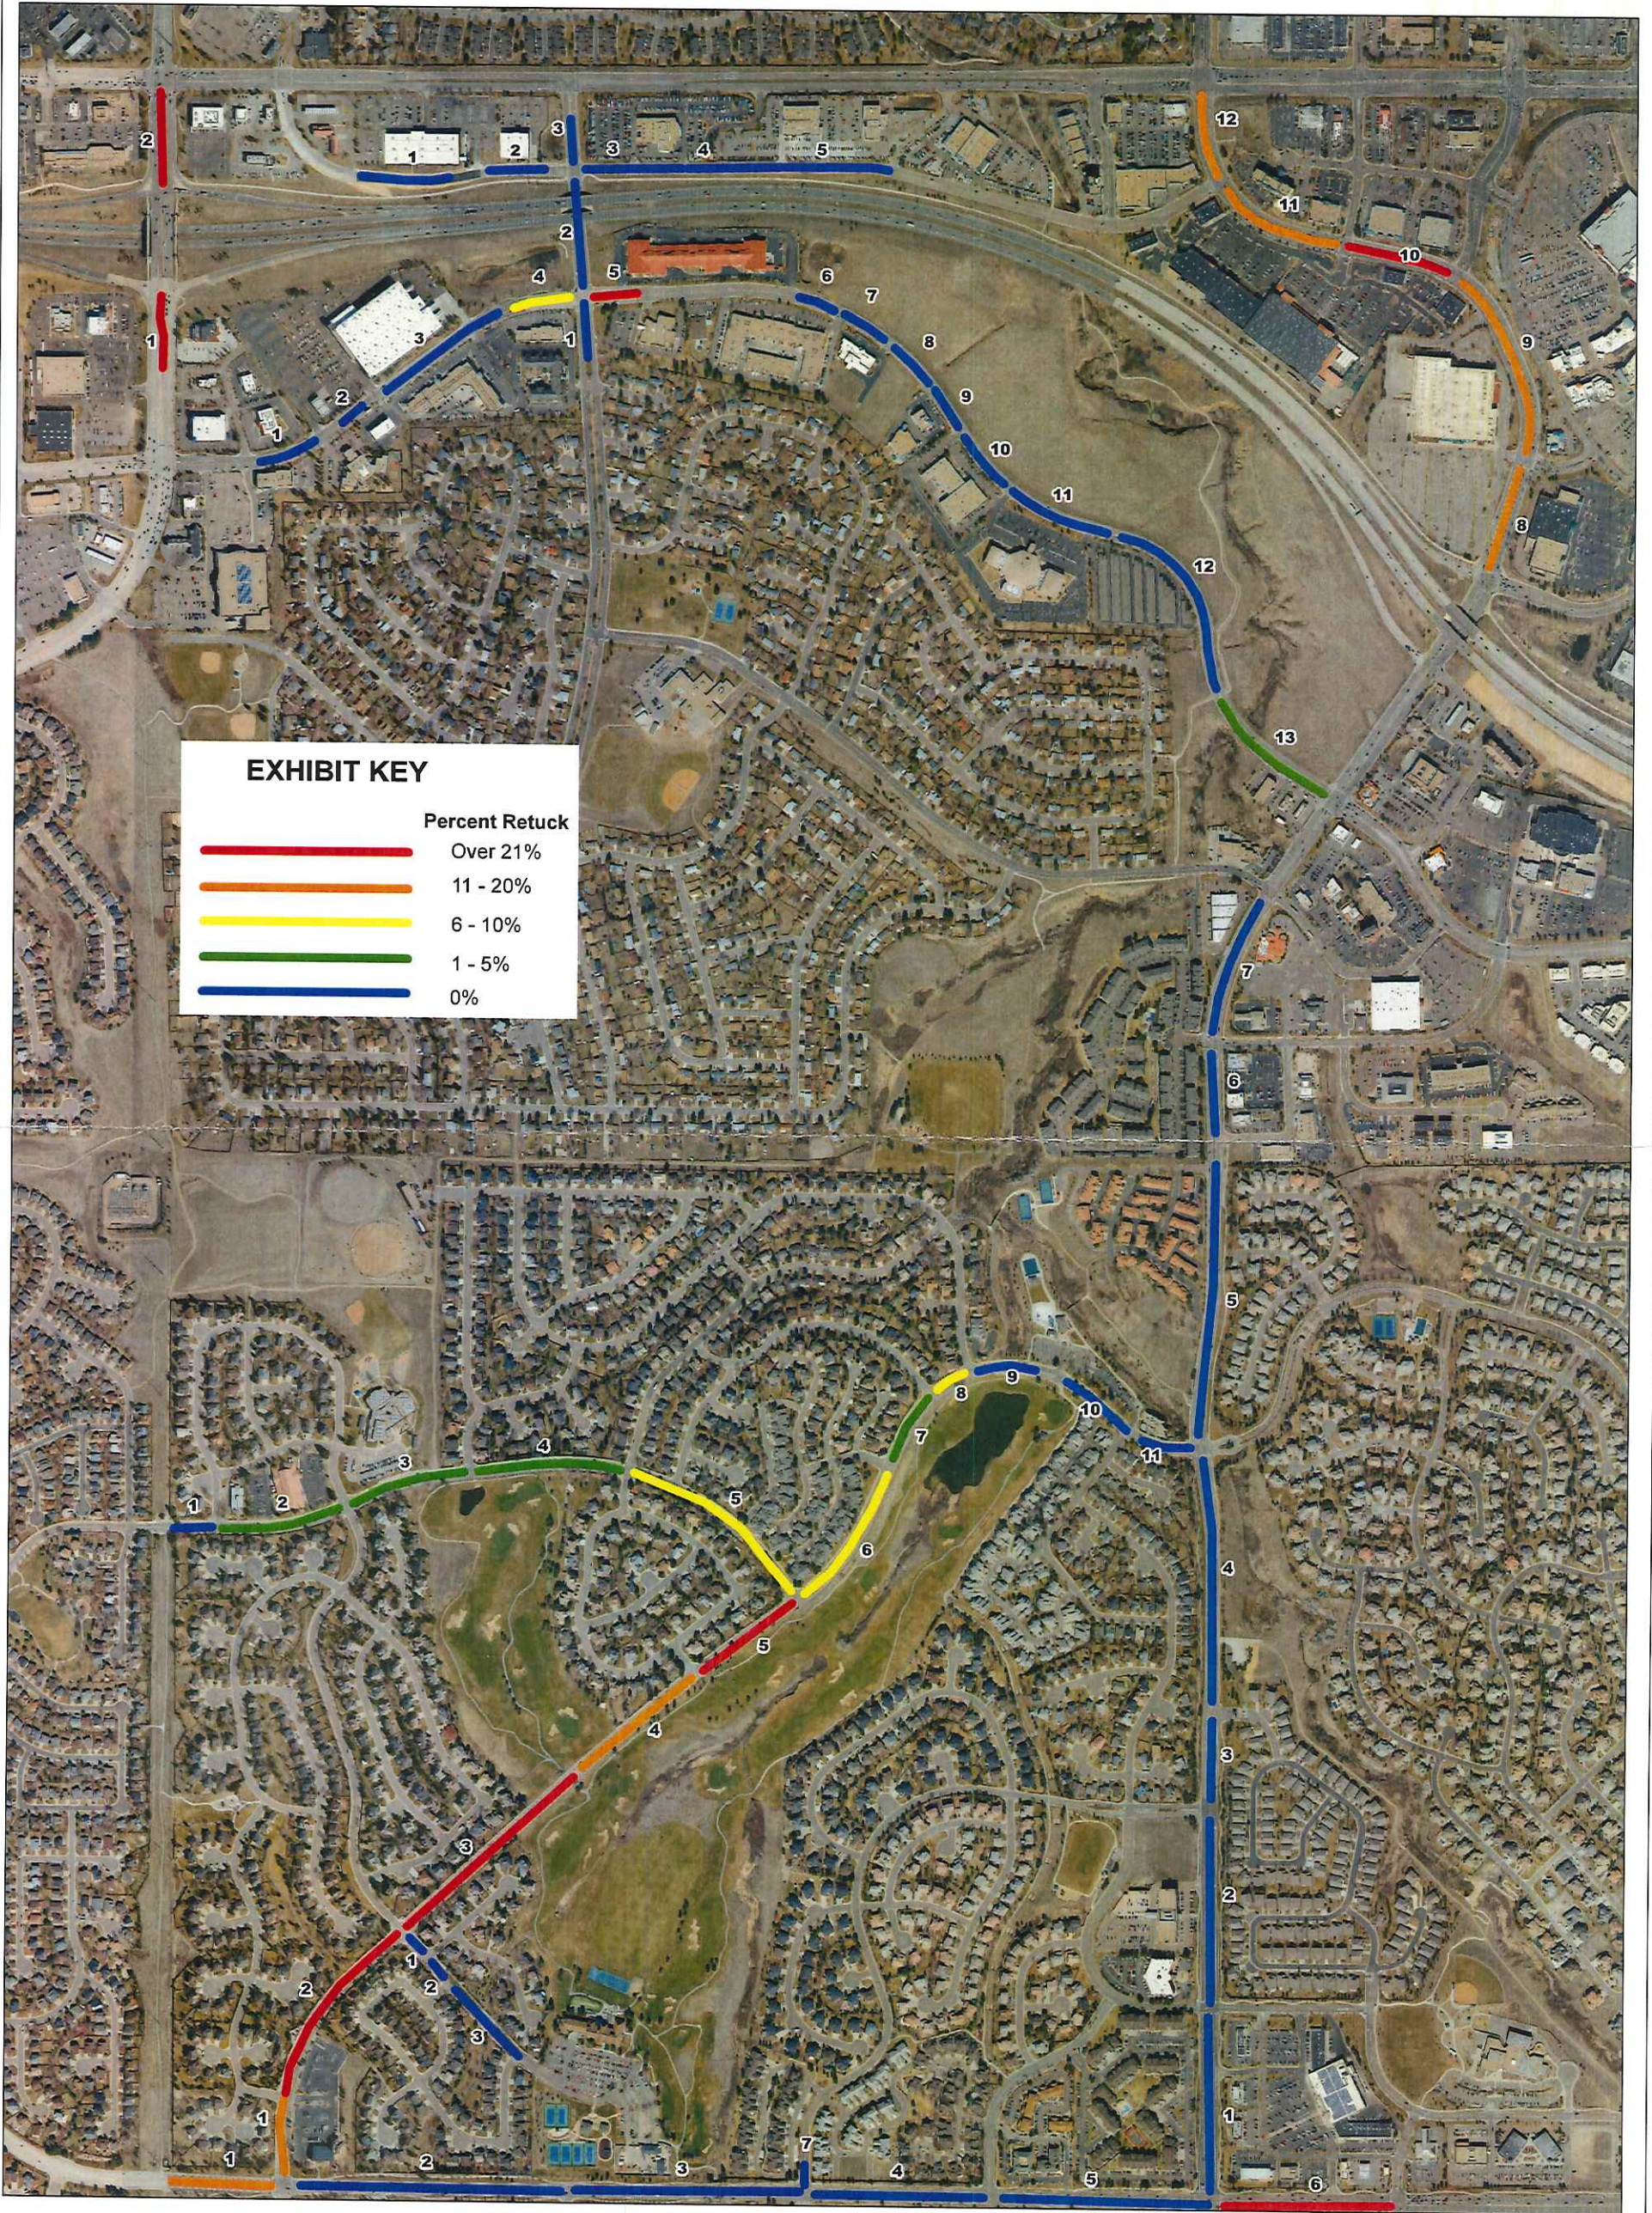

5.21.18  
PMM  
DMM

# Park Meadows Metro District Median Assessment Program

EXHIBIT KEY	
	Over 21%
	11 - 20%
	6 - 10%
	1 - 5%
	0%